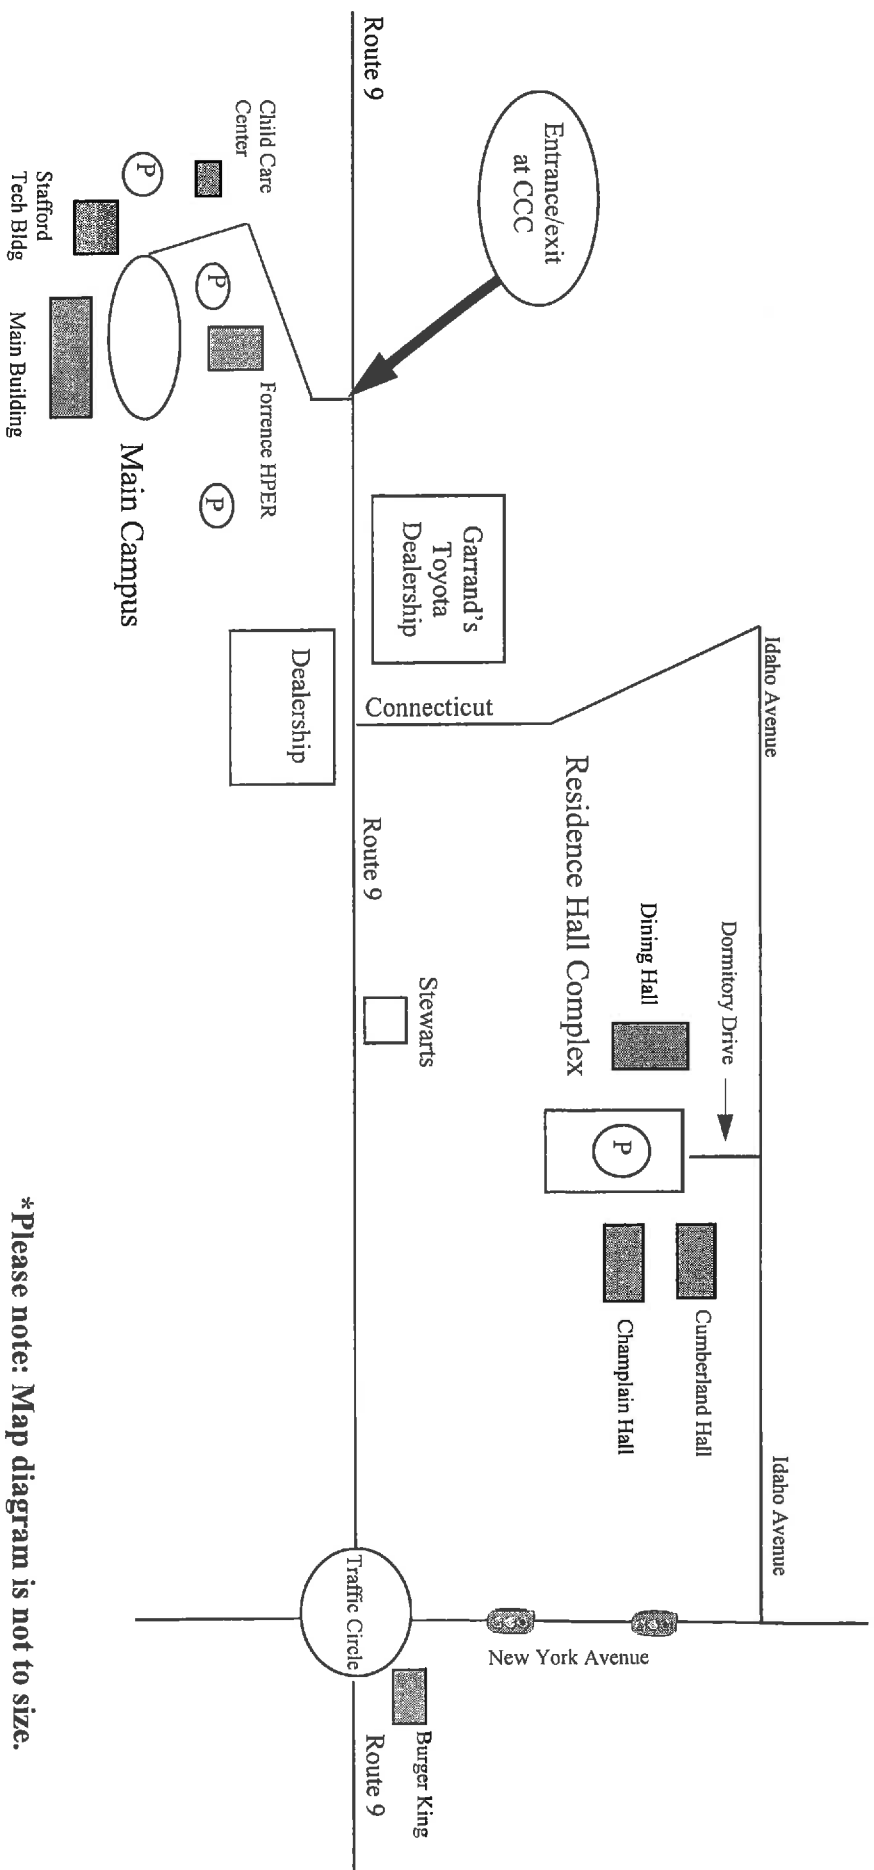

# DIRECTIONS TO CLINTON COMMUNITY COLLEGE RESIDENCE HALLS\*

\*Please note: Map diagram is not to size.

- Nearby Businesses:**
- |                                  |                                |
|----------------------------------|--------------------------------|
| Key Bank                         | Premier Tanning & Dance Center |
| Kinney Drug Store                | Napa Auto Parts                |
| Eckerd Drug Store                | Car Wash                       |
| Yandos Big M Grocery             | Lake Shore Candy & Flowers     |
| Chris' Restaurant                | Dunkin Donuts                  |
| Burger King                      | Family Dollar                  |
| Sunoco                           | Pizza Hut Restaurant           |
| Lake City Skate (Roller Skating) | Subway Restaurant              |
| Lake City Stars (Ice Arena)      |                                |

- How to get to CCC's Residence Hall complex from the main campus:**
- Take Route 9 north to Burger King at Skyway Plaza
  - Take Traffic circle west to New York Avenue
  - Go past 2 red flashing lights
  - Turn left onto Idaho Avenue
  - Take first left onto Dormitory Drive
- OR**
- From the College take Route 9 north to Garrant's Toyota
  - Take a left on Connecticut
  - Turn right onto Idaho Avenue
  - Take a right onto Dormitory Drive